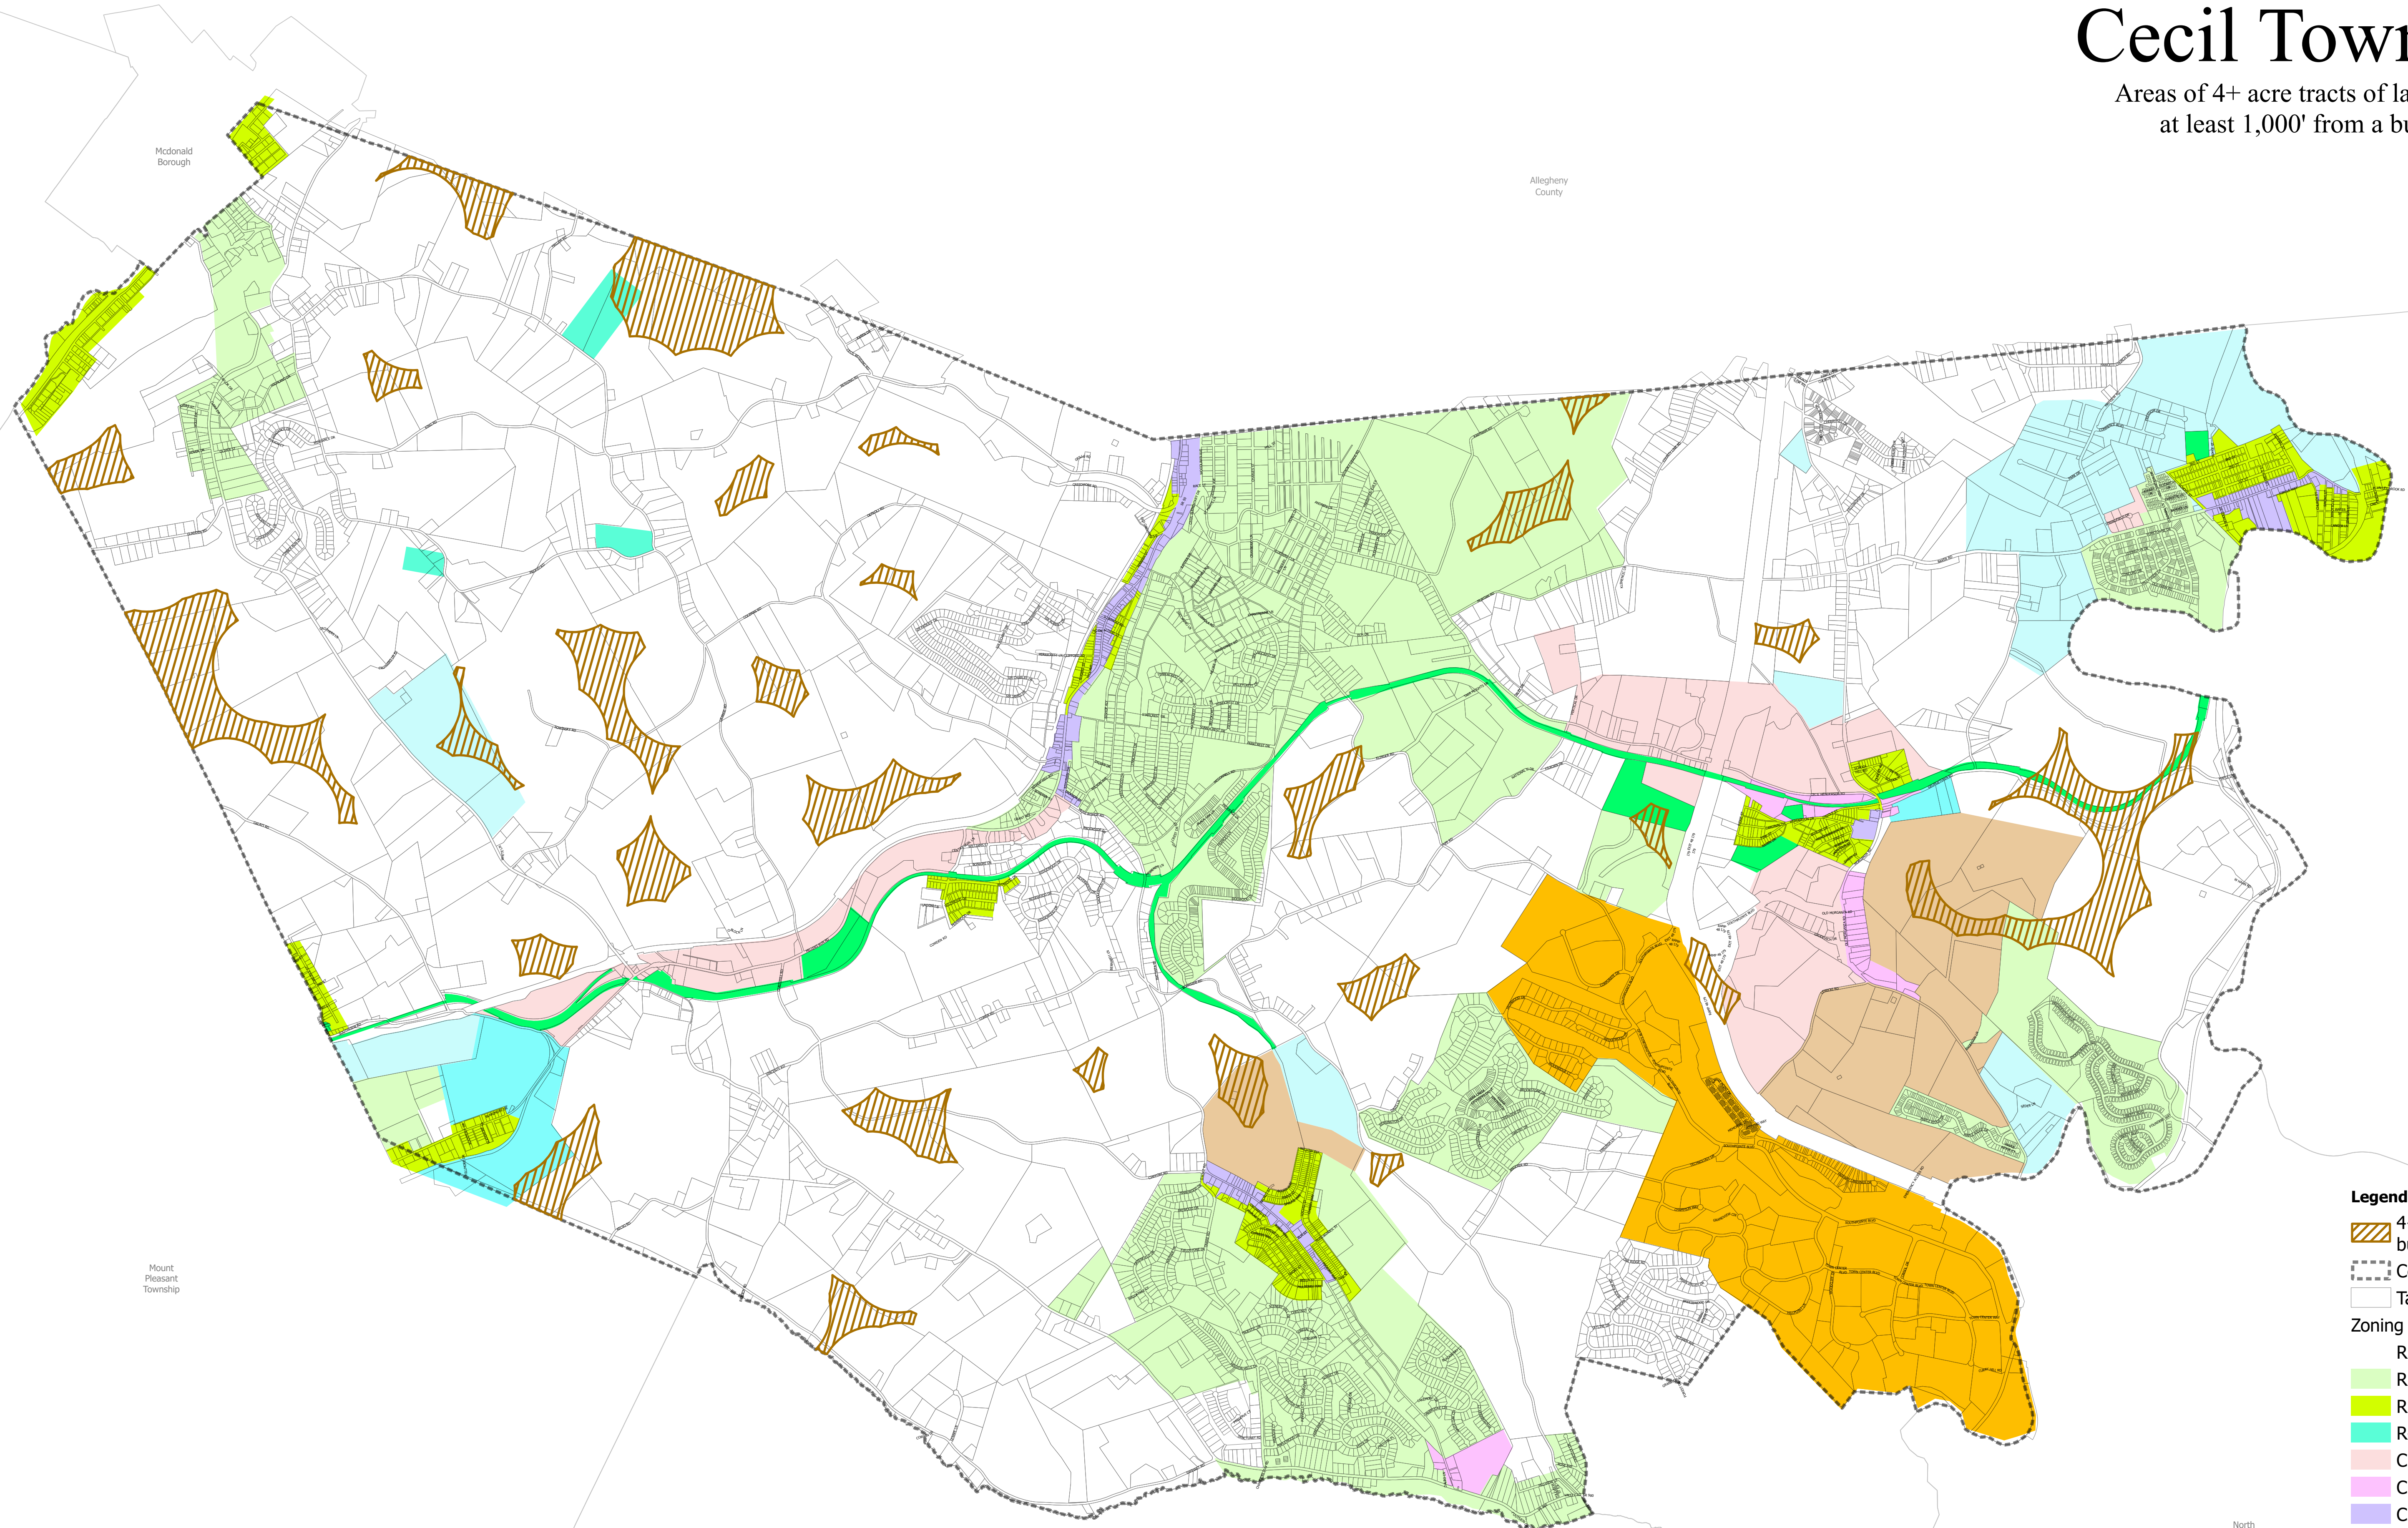

Cecil Township

Areas of 4+ acre tracts of land that are at least 1,000' from a building

Legend

- 4+ Acre Area (>1,000' from buildings)
- Cecil Twp Boundary
- Tax Parcels
- Zoning Districts
 - R1
 - R2
 - R3
 - R4
 - C1
 - C2
 - C3
 - I1
 - I2
 - BPD
 - SD
 - P
- RoadCenterlines_Clip

1" = 1,500'